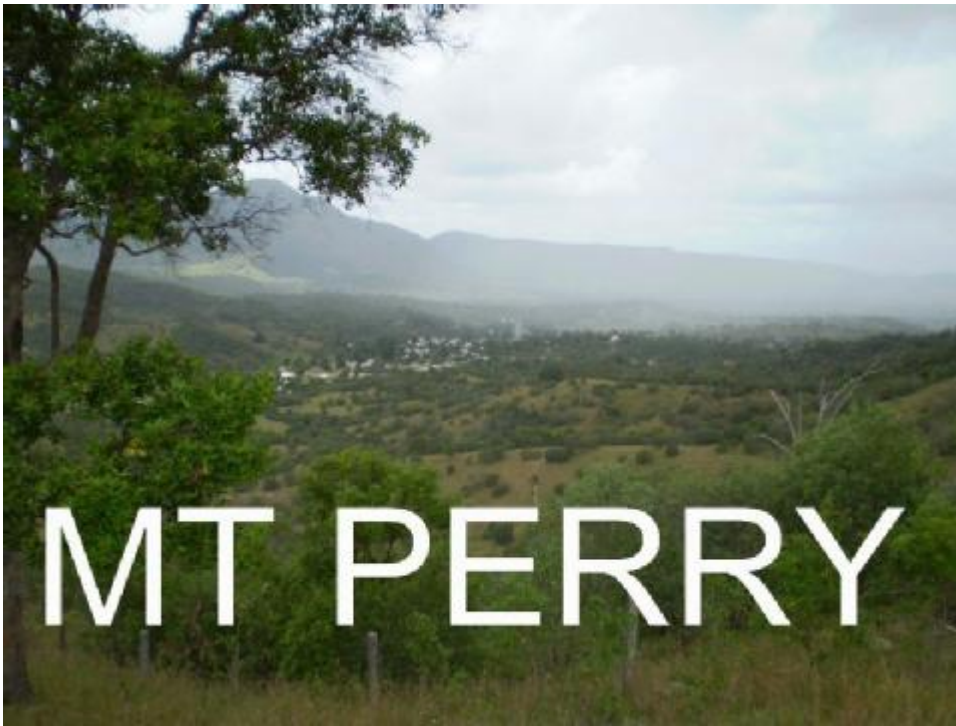

Property Details

1735 sqm

17/0 Mckay Street, MOUNT PERRY QLD

- * 1735m2 block set on the side of a hill.
- * 15m x 10m shed PAD constructed.
- * 4m x 3m steel framed garden shed.
- * Quantity of hardwood timber to build shed.
- * Entry to the block seems to be through Briggs Street.